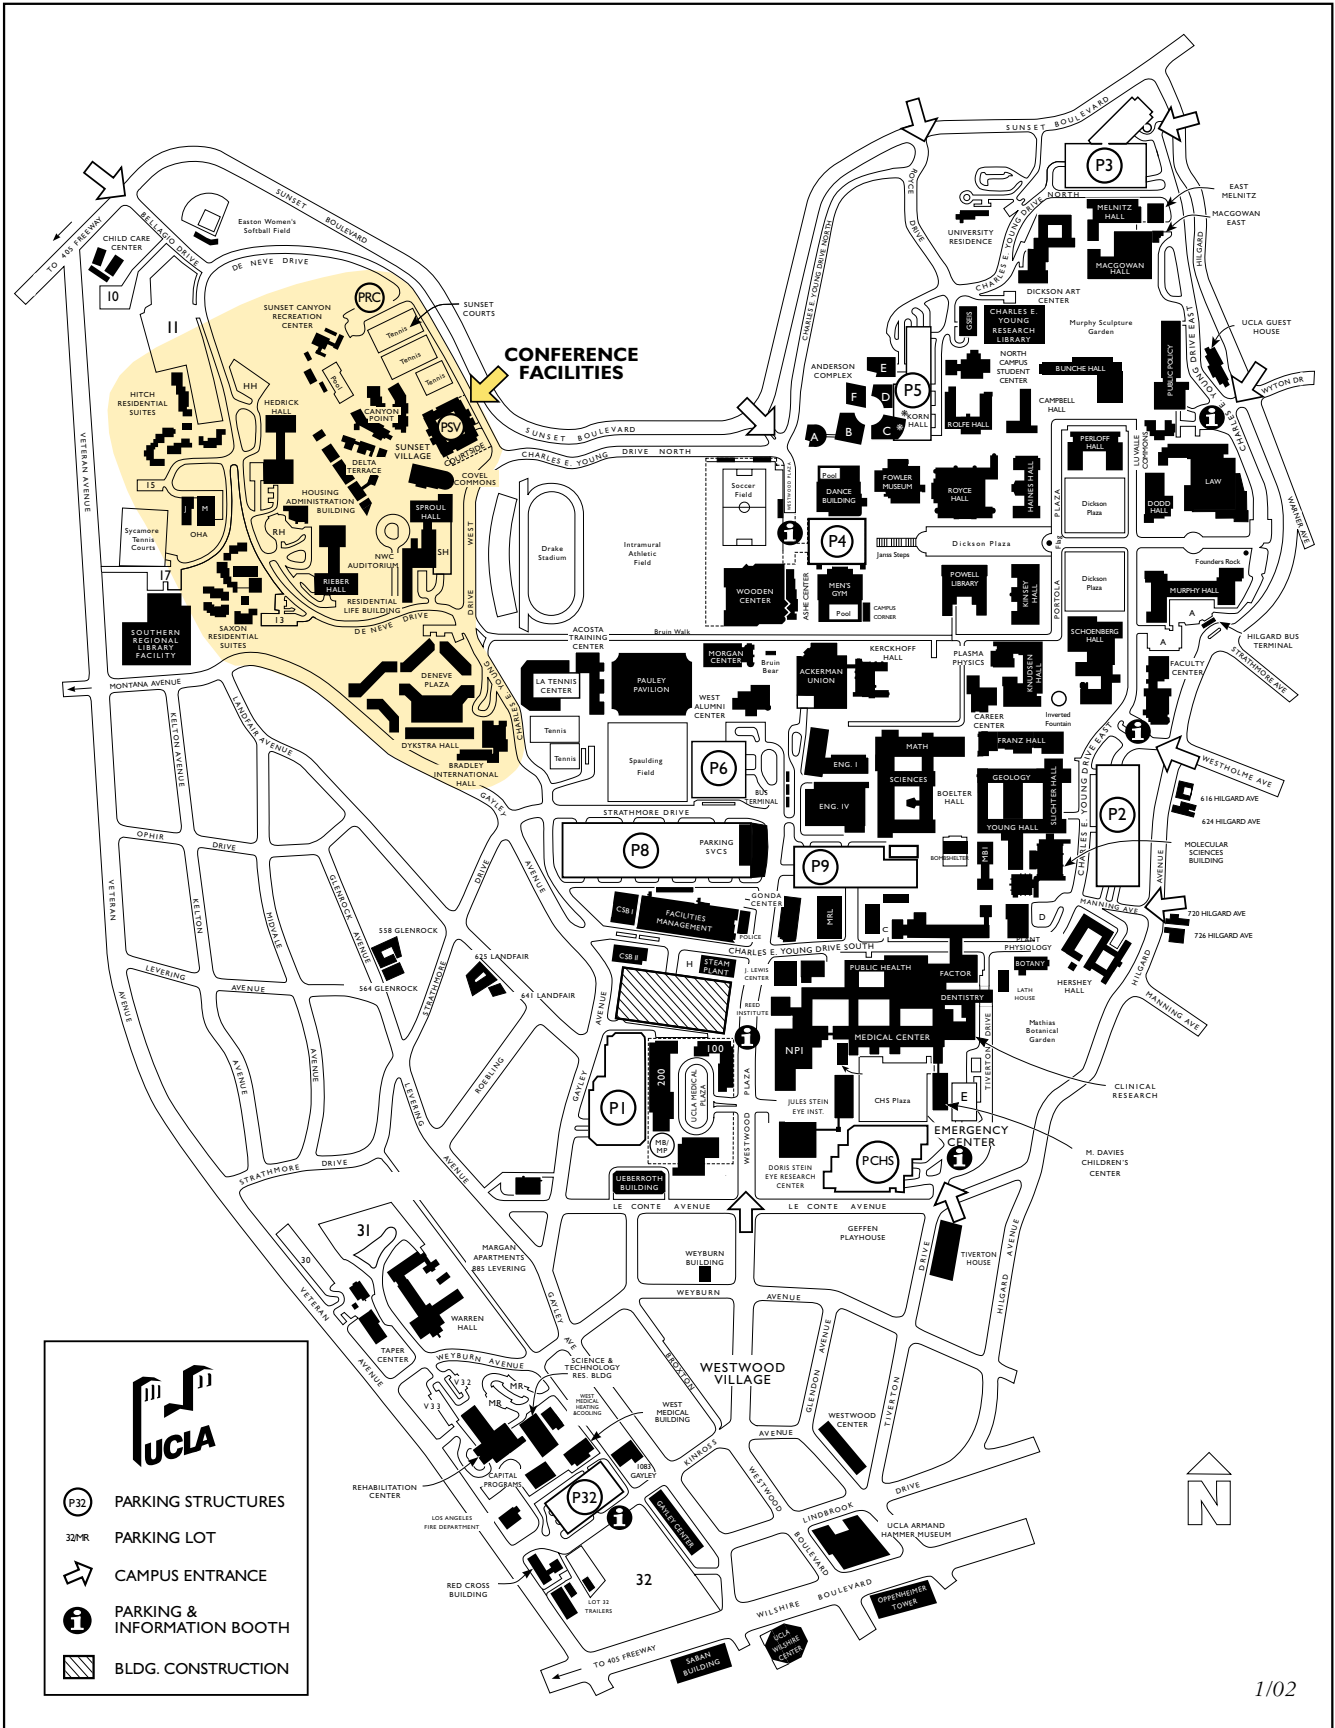

# Directions to Sunset Village at UCLA

330 De Neve Drive, 138707  
Los Angeles, CA 90024-1387  
Phone: (310) 206-9633  
FAX: (310) 206-2609

1. From the 405 Freeway, exit on **Sunset Blvd.** Proceed **EAST** on Sunset Blvd. to **Bellagio Drive**.
2. Make a **RIGHT** turn onto Bellagio Drive and proceed to the stop sign at the top of the hill. Turn **LEFT** at the stop sign on to **De Neve Drive**.
3. Proceed 3/10 of a mile down the hill to the **PSV (Sunset Village)** parking garage. (You will pass one stop sign just prior to reaching the PSV parking garage.)
4. Enter the PSV parking garage and proceed to the **30-minute Loading Zone area on Level 1**. You may park temporarily in this area while you unload your belongings and check in.
5. Take the elevator or the stairs in the **southwest** corner of the parking garage to the **lobby (L) level**. Once on the "L" level, the **Covel Commons** building will be directly in front of you. Turn **RIGHT** and walk along the outside of the building. Turn **LEFT** at the corner of the building and proceed to the entrance.
6. Check in at the Covel Commons front desk (accommodations in Canyon Point, Courtside, and Delta Terrace).

# The UCLA Campus

**UCLA**

- (P32)** PARKING STRUCTURES
- 32M** PARKING LOT
- ➔** CAMPUS ENTRANCE
- i** PARKING & INFORMATION BOOTH
- ▨** BLDG. CONSTRUCTION