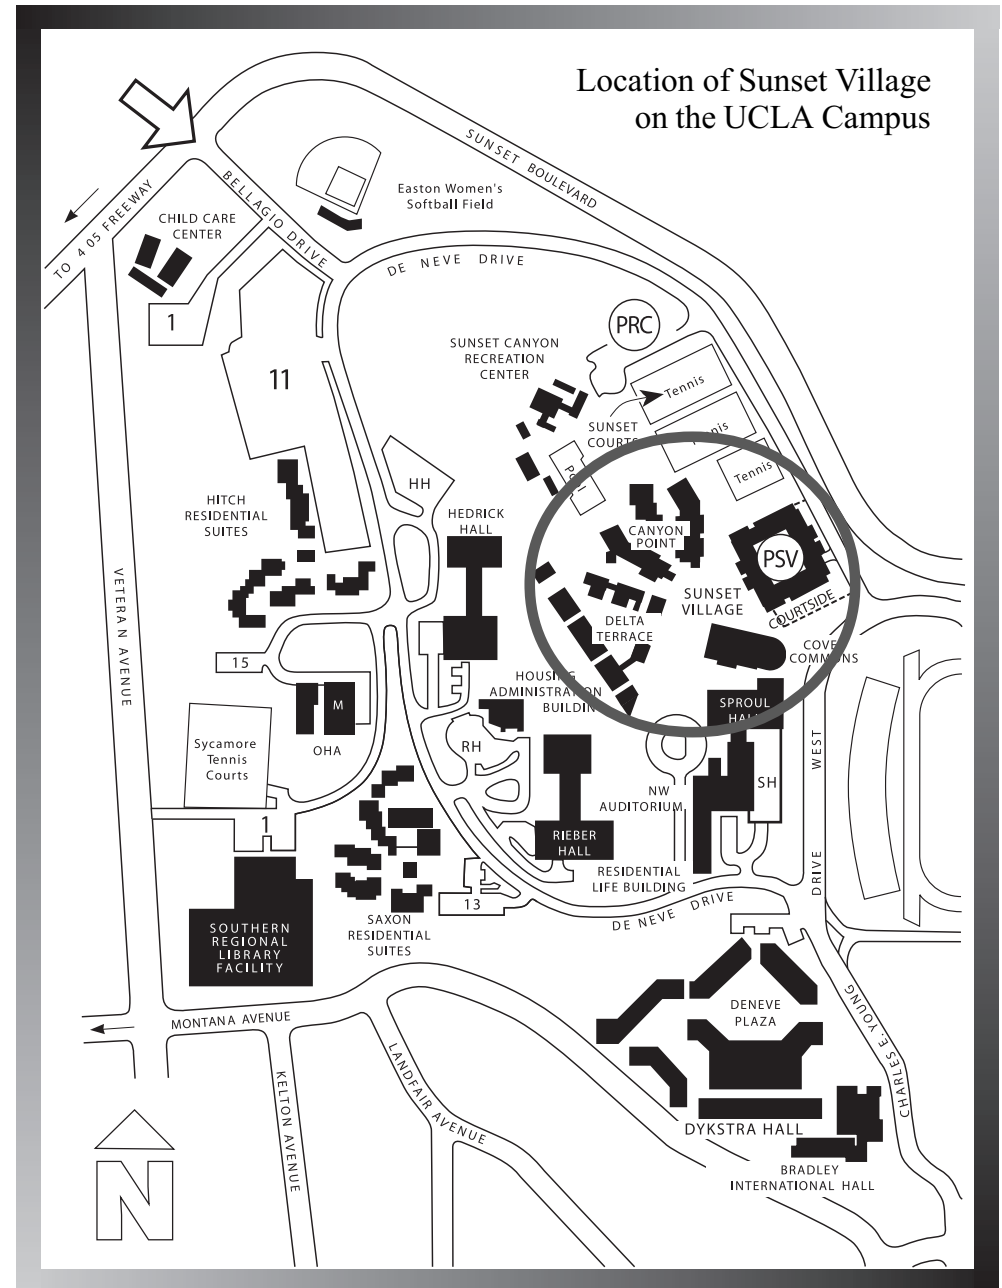

# Directions to Sunset Village at UCLA

330 De Neve Drive, 138707  
Los Angeles, CA 90024-1387  
Phone: (310) 206-9633  
FAX: (310) 206-2609

1. From the 405 Freeway, exit on **Sunset Blvd.** Proceed **EAST** on Sunset Blvd. to **Bellagio Drive**.
2. Make a **RIGHT** turn onto Bellagio Drive and proceed to the stop sign at the top of the hill. Turn **LEFT** at the stop sign on to **De Neve Drive**.
3. Proceed 3/10 of a mile down the hill to the **PSV (Sunset Village)** parking garage. (You will pass one stop sign just prior to reaching the PSV parking garage.)
4. Enter the PSV parking garage and proceed to the **30-minute Loading Zone area on Level 1**. You may park temporarily in this area while you unload your belongings and check in.
5. Take the elevator or the stairs in the **southwest** corner of the parking garage to the **lobby (L) level**. Once on the "L" level, the **Covel Commons** building will be directly in front of you. Turn **RIGHT** and walk along the outside of the building. Turn **LEFT** at the corner of the building and proceed to the entrance.
6. Check in at the Covel Commons front desk (accommodations in Canyon Point, Courtside, and Delta Terrace).

# The UCLA Campus

**UCLA**

- (P32)** PARKING STRUCTURES
- 32M** PARKING LOT
- ➔** CAMPUS ENTRANCE
- i** PARKING & INFORMATION BOOTH
- ▨** BLDG. CONSTRUCTION